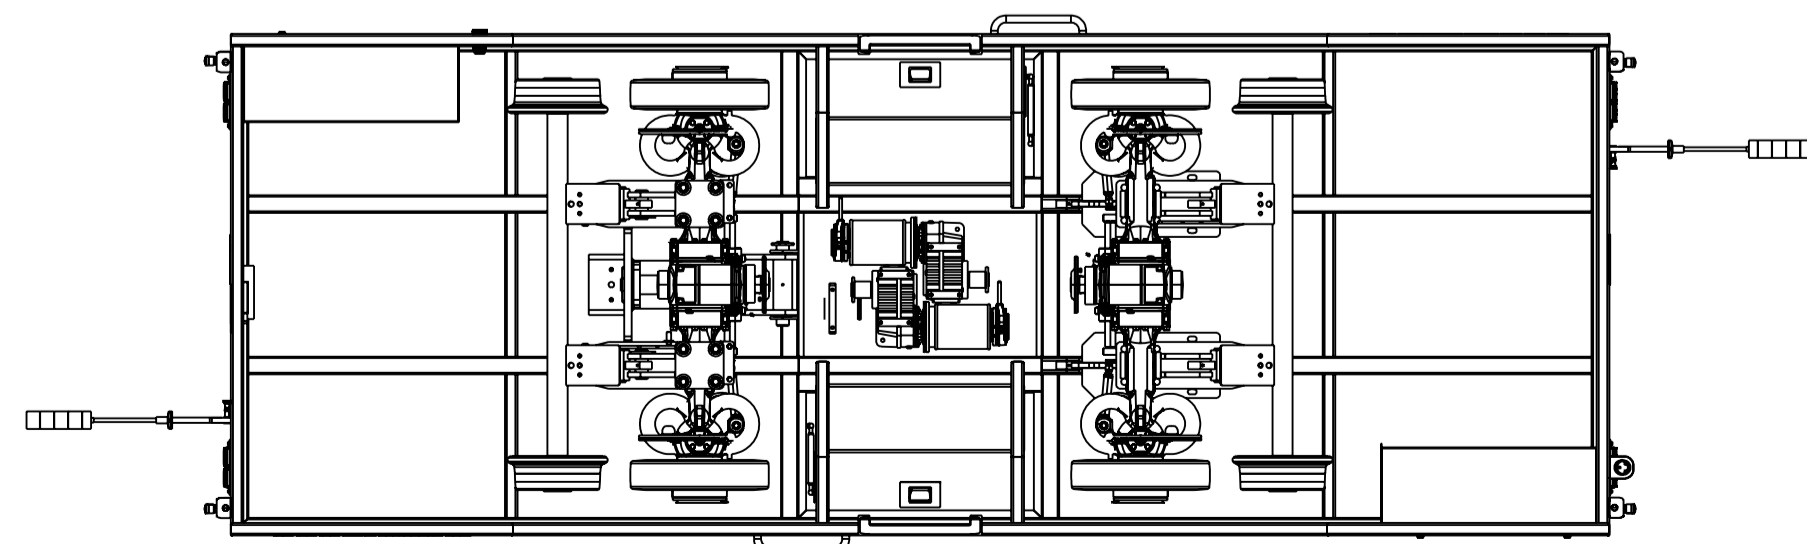

Folding signal tower (2x) with:
Red, yellow and green light
Beeper

DETAIL A
Manual control elements
SCALE 1 : 10

BEAZ Solutions B.V. Zuiderwijzend 15 - 1616LH Hoogkarspel The Netherlands info@beaz-solutions.com www.beaz-solutions.com +31(0)6-55 27 83 20			
WEIGHT: 2589.07 MATERIAL:	Name: HK Date: 09-11-2023 Checked:	DWG NO.: M2312-0000	A1
<small>This document and the copyright of it are owned by BEAZ Solutions B.V. It is not allowed to copy or be submitted to third parties without written permission of BEAZ Solutions B.V.</small>		SCALE: 1:30	SHEET 1 OF 1