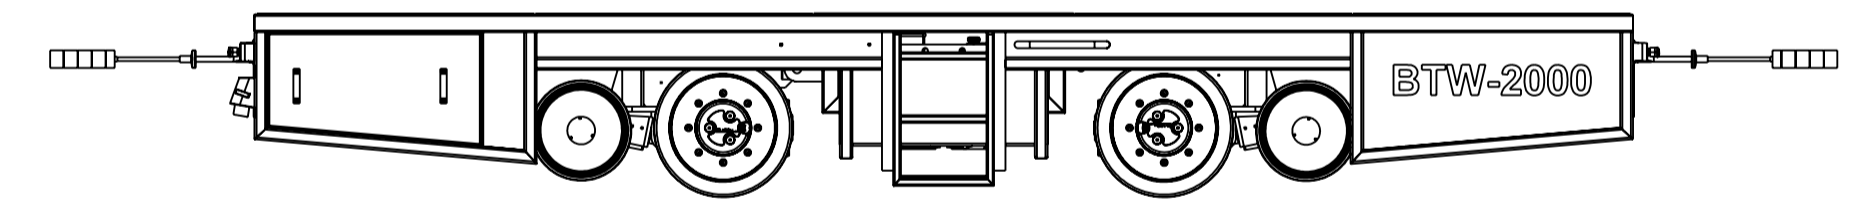

Folding signal tower (2x) with:
Red, yellow and green light
Beeper

DETAIL A
Manual control elements
SCALE 1 : 10

BEAZ Solutions B.V. Zuiderwijzend 15 - 1616LH Hoogkarspel The Netherlands info@beaz-solutions.com www.beaz-solutions.com +31(0)6-55 27 83 20			
WEIGHT: 2589.07 MATERIAL:	Name: HK Date: 09-11-2023 Checked:	DWG NO.: M2312-0000	A1
<small>This document and the copyright of it are owned by BEAZ Solutions B.V. It is not allowed to copy or be submitted to third parties without written permission of BEAZ Solutions B.V.</small>		SCALE: 1:30	SHEET 1 OF 1