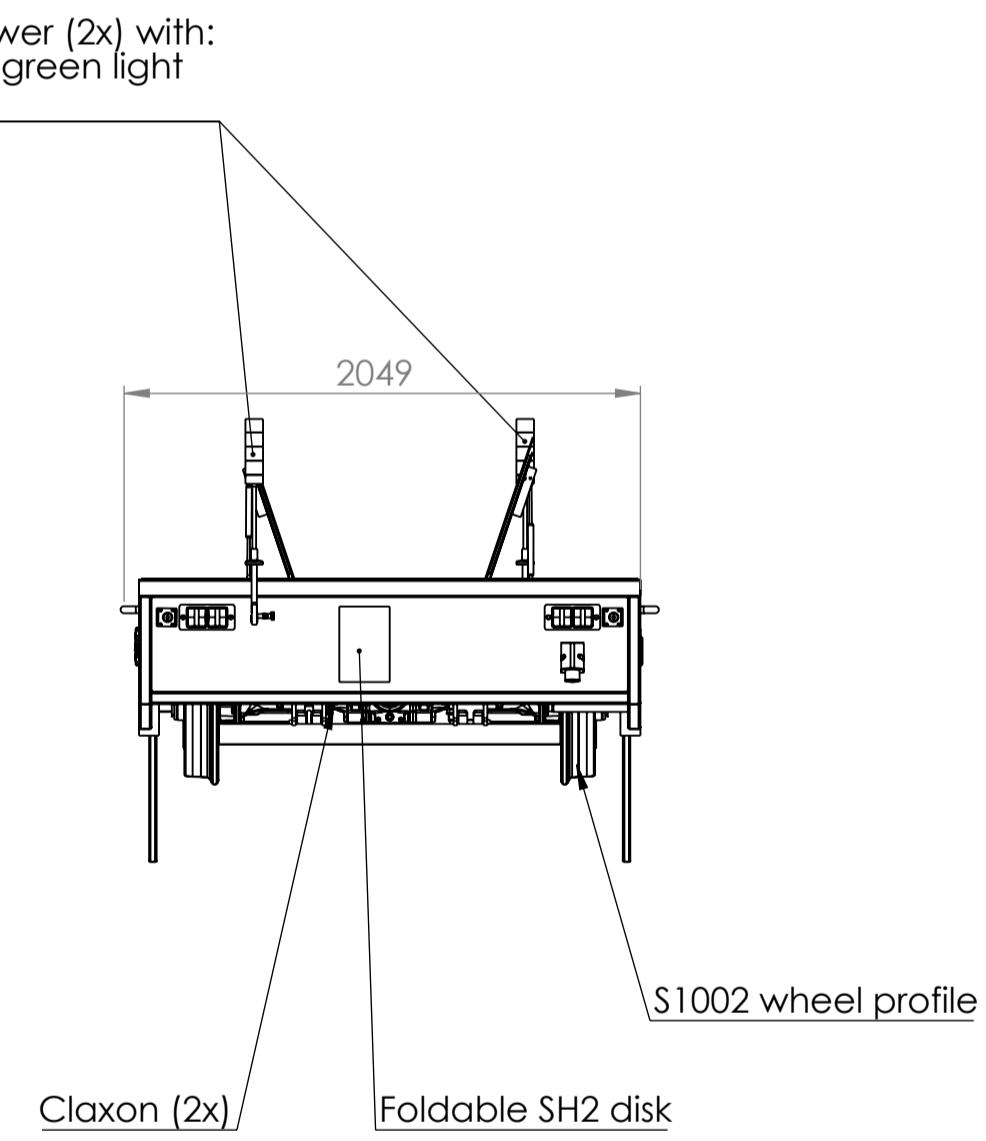

Folding signal tower (2x) with:
Red, yellow and green light
Beeper

DETAIL A
Manual control elements
SCALE 1 : 10

BEAZ Solutions B.V. Zuiderwijzend 15 - 1616LH Hoogkarspel The Netherlands info@beaz-solutions.com www.beaz-solutions.com +31(0)6-55 27 83 20			
WEIGHT: 2589.07 MATERIAL:	Name: HK Date: 09-11-2023 Checked:	DWG NO.: M2312-0000	A1
<small>This document and the copyright of it are owned by BEAZ Solutions B.V. It is not allowed to copy or be submitted to third parties without written permission of BEAZ Solutions B.V.</small>		SCALE: 1:30	SHEET 1 OF 1