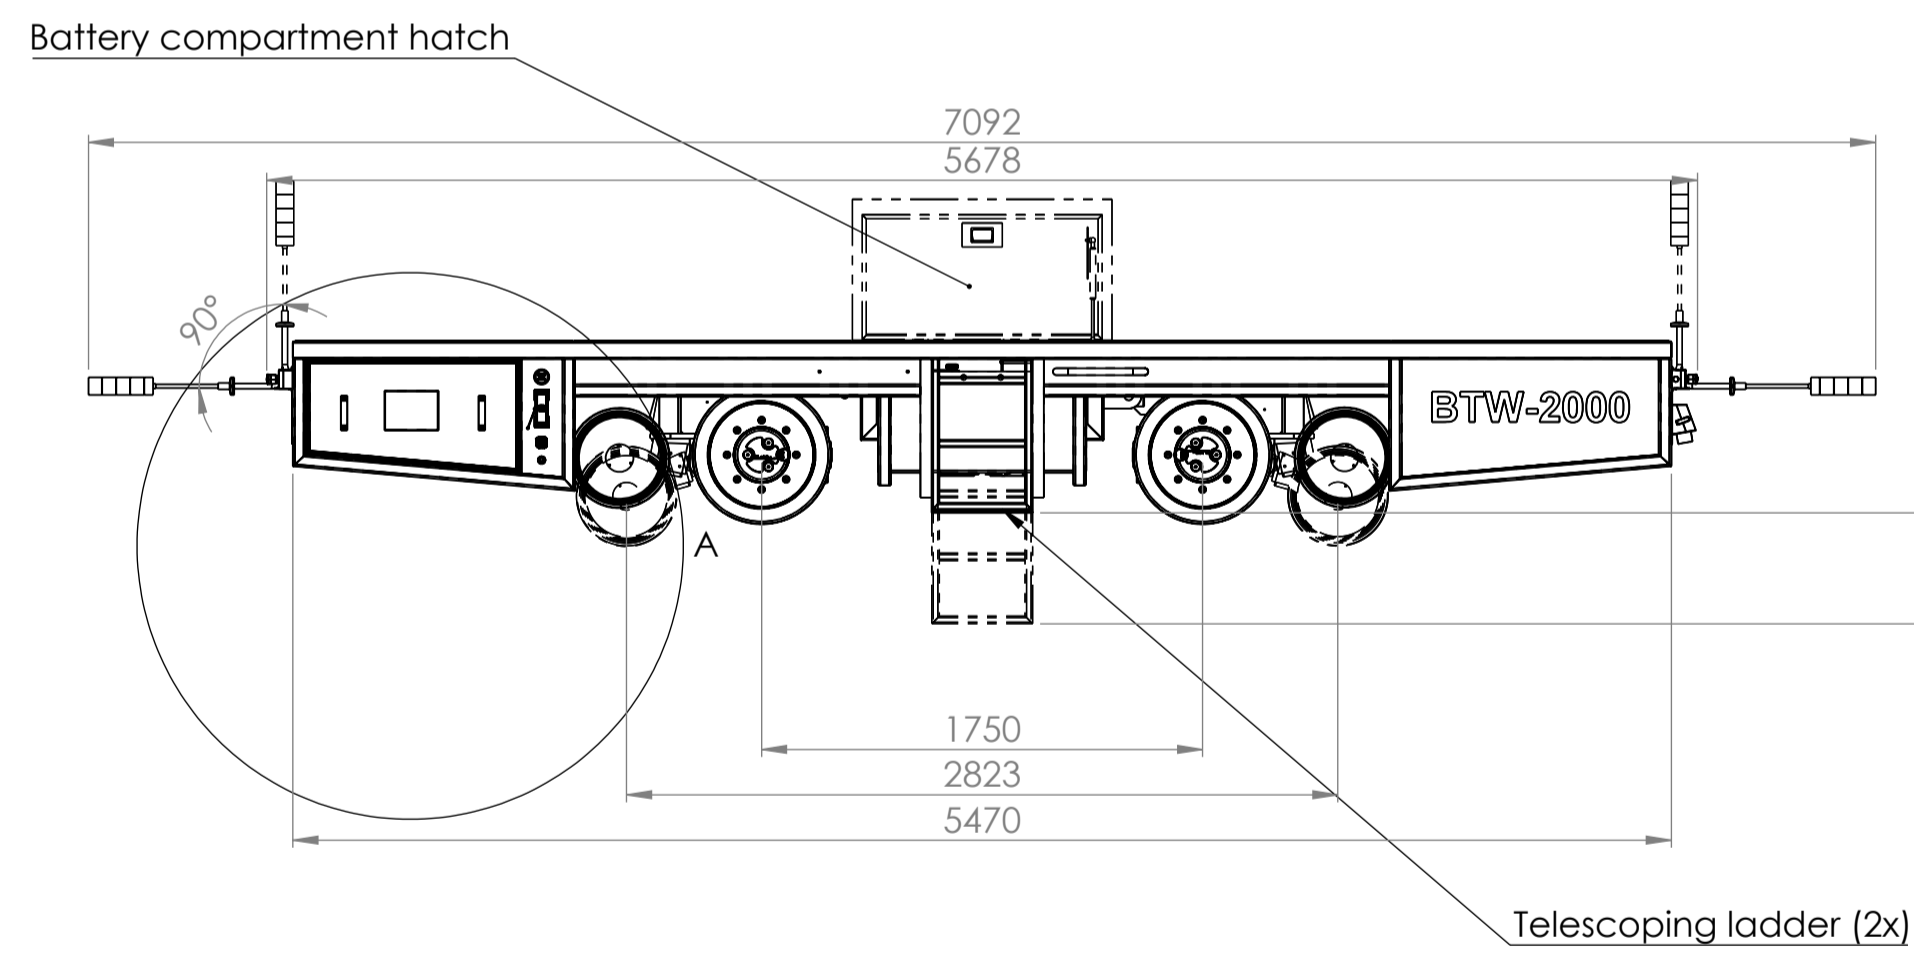

Folding signal tower (2x) with:
Red, yellow and green light
Beeper

DETAIL A
Manual control elements
SCALE 1 : 10

BEAZ Solutions B.V. Zuiderwijzend 15 - 1616LH Hoogkarspel The Netherlands info@beaz-solutions.com www.beaz-solutions.com +31(0)6-55 27 83 20			
WEIGHT: 2589.07 MATERIAL:	Name: HK Date: 09-11-2023 Checked:	DWG NO.: M2312-0000	A1
<small>This document and the copyright of it are owned by BEAZ Solutions B.V. It is not allowed to copy or be submitted to third parties without written permission of BEAZ Solutions B.V.</small>		SCALE: 1:30	SHEET 1 OF 1