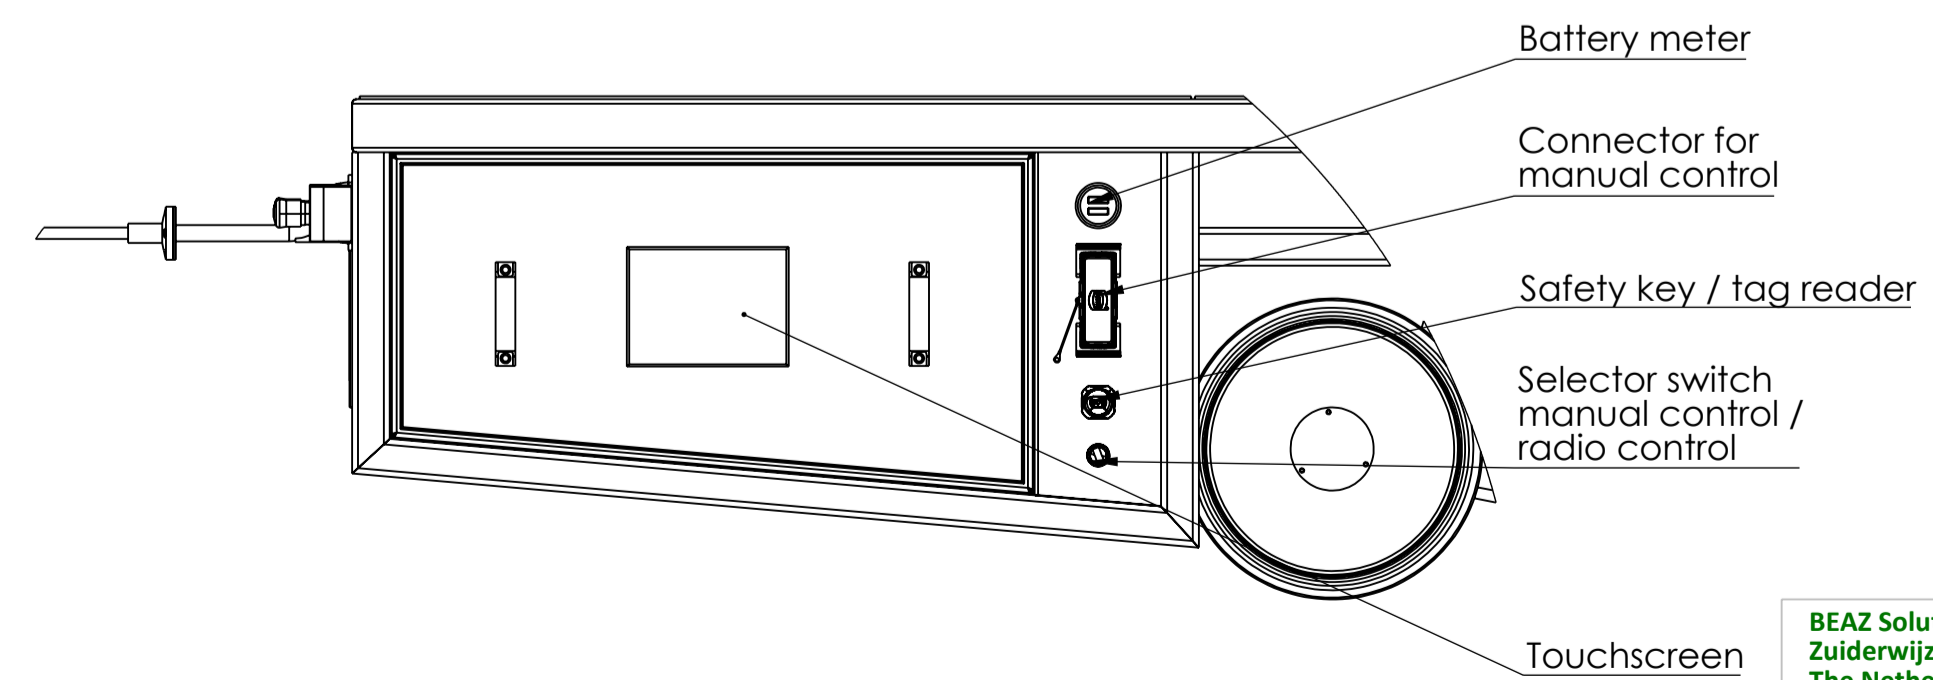

Folding signal tower (2x) with:
Red, yellow and green light
Beeper

DETAIL A
Manual control elements
SCALE 1 : 10

BEAZ Solutions B.V. Zuiderwijzend 15 - 1616LH Hoogkarspel The Netherlands info@beaz-solutions.com www.beaz-solutions.com +31(0)6-55 27 83 20			
WEIGHT: 2589.07 MATERIAL:	Name: HK Date: 09-11-2023 Checked:	DWG NO.: M2312-0000	A1
<small>This document and the copyright of it are owned by BEAZ Solutions B.V. It is not allowed to copy or be submitted to third parties without written permission of BEAZ Solutions B.V.</small>		SCALE: 1:30	SHEET 1 OF 1