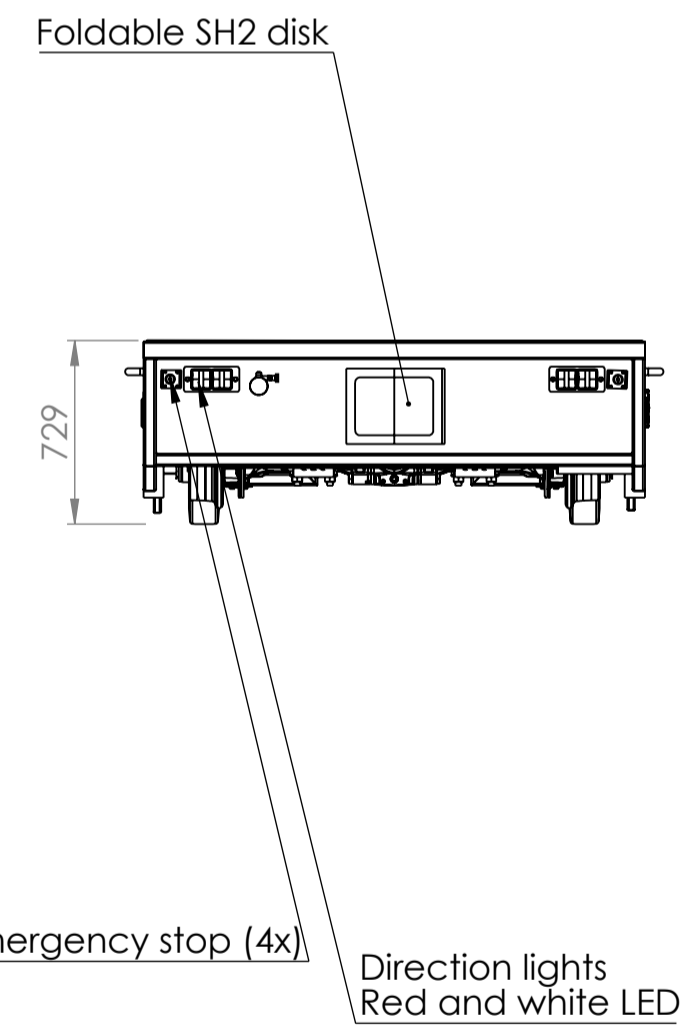

Folding signal tower (2x) with:
Red, yellow and green light
Beeper

DETAIL A
Manual control elements
SCALE 1 : 10

BEAZ Solutions B.V. Zuiderwijzend 15 - 1616LH Hoogkarspel The Netherlands info@beaz-solutions.com www.beaz-solutions.com +31(0)6-55 27 83 20			
WEIGHT: 2589.07 MATERIAL:	Name: HK Date: 09-11-2023 Checked:	DWG NO.: M2312-0000	A1
<small>This document and the copyright of it are owned by BEAZ Solutions B.V. It is not allowed to copy or be submitted to third parties without written permission of BEAZ Solutions B.V.</small>		SCALE: 1:30	SHEET 1 OF 1